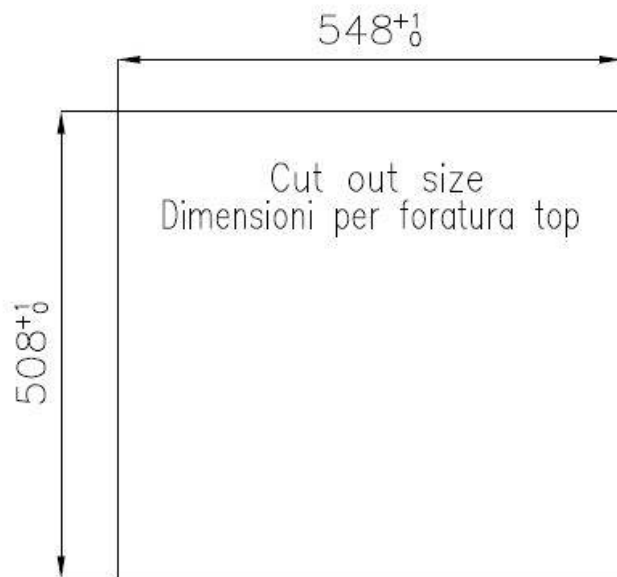

Width 56 cm

Bowl dimension 500 x 400 mm

Number of bowls 1 bowl

Waste fitting Drain with automatic PM control

FEATURES

VINTAGE The Vintage finish gives the product a long-lived and elegant look, creating a surface that does not fear scratches.

Small radius Bowls with squared shapes with a modern design and an increased capacity, for a minimal aesthetics connected with an extreme praticity.

TECHNICAL DATA

Lavello serie KE cod. 2265/080

FT

FTS

GALLERY