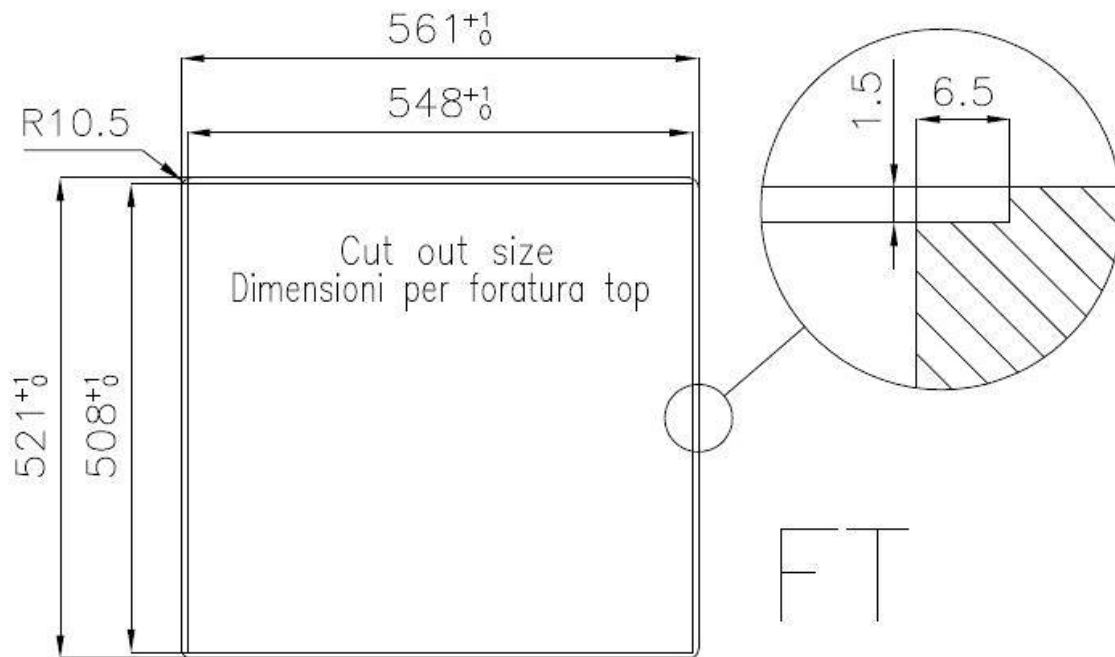

Lavello serie KE cod. 2265/080

FT