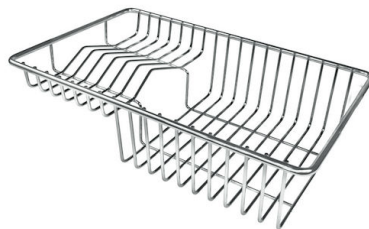

Small radius Bowls with squared shapes with a modern design and an increased capacity, for a minimal aesthetics connected with an extreme praticity.

TECHNICAL DATA

Lavello serie KE cod. 2265/080

FT

FTS

GALLERY

EQUIPMENT

Automatic waste fitting - PM
8407 113

OPTIONAL ACCESSORIES

Cestello inox
8612 000

Glass chopping board
8631 300

HDPE Chopping board
8657 001

HPDE Twin chopping board
8644 101

Stainless steel plate rack
8100 303
* only in combination with the accessory
8644 101

Stainless steel plate rack
8100 201

Stainless steel plate rack only usable in combination with the accessories 8644 003

8100 154

White bowl

8153 100

Graters kit with ring-holder and food collection tray

8159 101