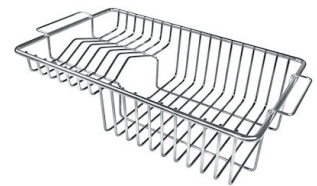

Small radius Bowls with squared shapes with a modern design and an increased capacity, for a minimal aesthetics connected with an extreme praticity.

TECHNICAL DATA

Lavello serie KE cod. 2265/080

FT

FTS

GALLERY

EQUIPMENT

Automatic waste fitting - PM
8407 113

OPTIONAL ACCESSORIES

Cestello inox
8612 000

Glass chopping board
8631 300

HDPE Chopping board
8657 001

HPDE Twin chopping board
8644 101

Stainless steel plate rack
8100 303
* only in combination with the accessory
8644 101

Stainless steel plate rack
8100 201

Stainless steel plate rack only usable in combination with the accessories 8644 003

8100 154

White bowl

8153 100

Graters kit with ring-holder and food collection tray

8159 101